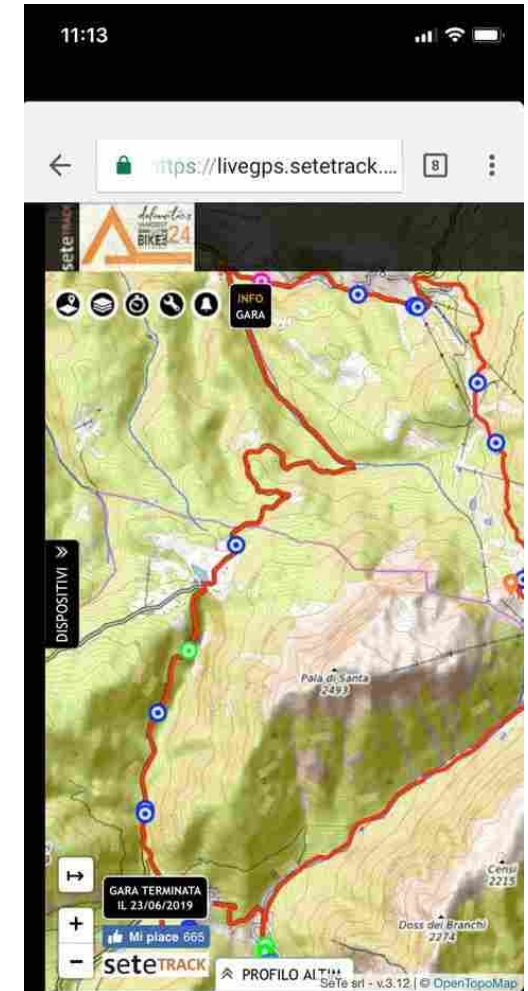

The smartphone interface shows a live map of the trail route. A notification at the bottom indicates 'GARA TERMINATA IL 23/06/2019'. The interface includes a search bar, a list of participants, and a topographic map with an elevation profile.

GARA TERMINATA
IL 23/06/2019

Mi piace 665

seteTRACK

PROFILO ALTITUDINE

FOLLOW THE RACES (LIVETRACK) WITH SETETRACK

User Interface desktop/tablet/smartphone

SEGUI LE GARE IN DIRETTA CON SETETRACK

Funzioni principali Home Page

Seleziona Track

Cerca concorrente

Visualizza dispositivi

Attiva/disattiva la visualizzazione atleti

Visualizza profilo altimetrico

The screenshot displays the SeteTrack interface. On the left, there are two tables of competitors: 'Femmine' and 'Maschi'. The 'Femmine' table lists 14 athletes with their names, IDs, and numbers. The 'Maschi' table lists 6 athletes. A search bar at the top left is labeled 'Cerca nome n°'. Below the tables, a topographic map shows a red trail route. An altimetric profile graph is visible at the bottom, showing altitude in meters versus distance in kilometers. The graph has a y-axis from 0 to 3000m and an x-axis from 0 to 80km. A 'Dispositivi' sidebar is visible on the left side of the map area.